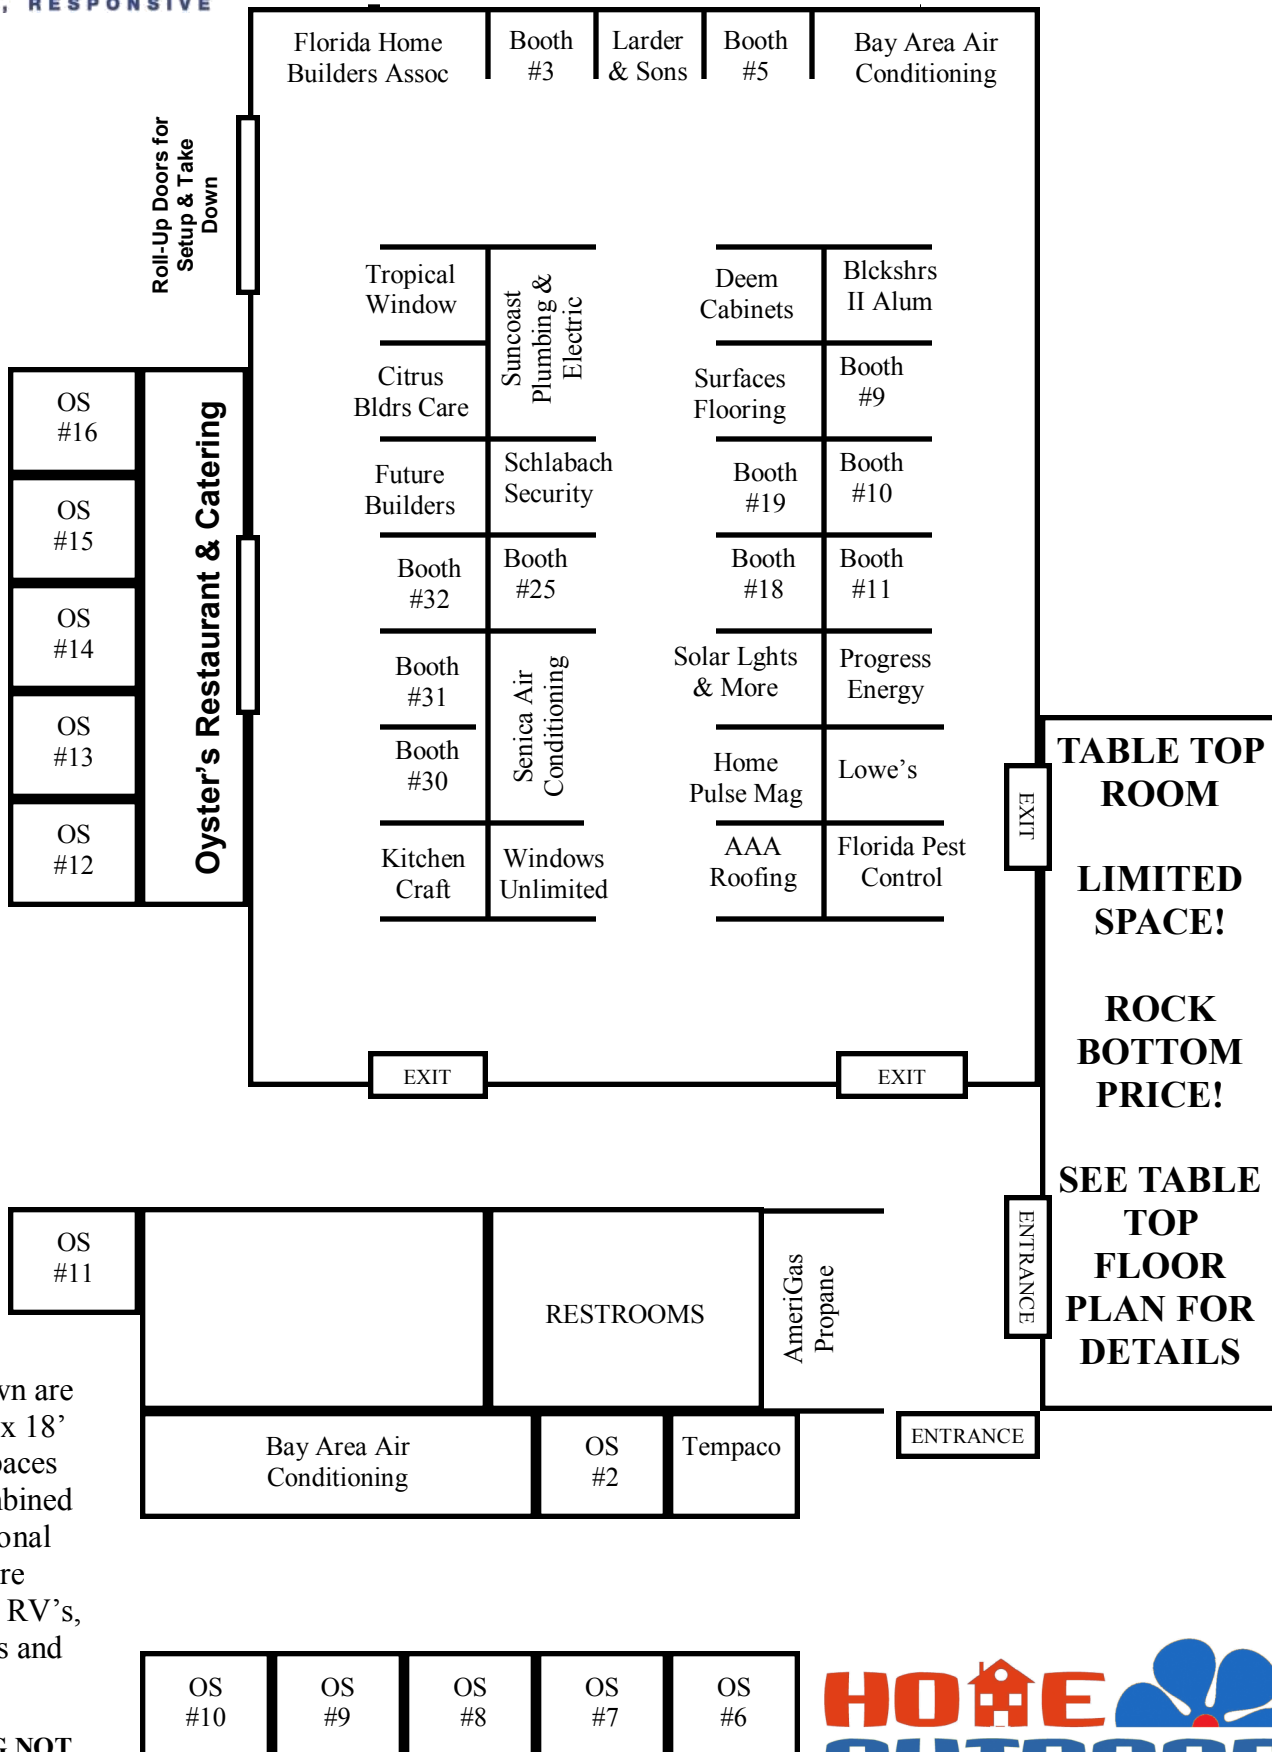

Hwy 19-Crystal River

Como RV Sales

Spaces shown are approx 18' x 18' in size. Spaces may be combined and additional spaces are available for RV's, boats, autos and

\*DRAWING NOT TO SCALE

Venable Drive

PROGRESS ENERGY PARKING LOT FOR VENDORS